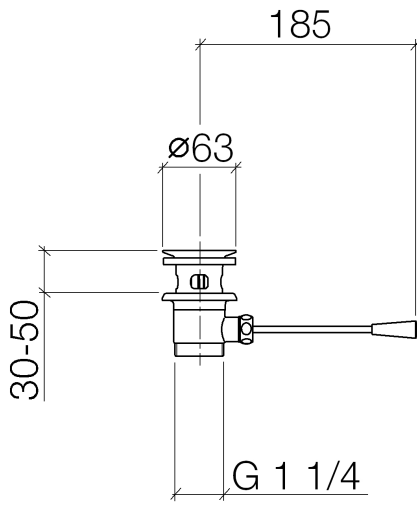

10 300 970

- length of knee lever 185 mm
- Only suitable for basins with an overflow.

Fits: IMO, LULU, MADISON, MEM, TARA,
CL.1, LISSÉ, VAIA, META, CYO

	Dark Chrome	10 300 970-19
	Chrome	10 300 970-00
	Brushed Platinum	10 300 970-06
	Platinum	10 300 970-08
	Durabronze (23kt Gold)	10 300 970-09
	Light Gold	10 300 970-26
	Brushed Light Gold	10 300 970-27
	Brushed Durabronze (23kt Gold)	10 300 970-28
	Matte Black	10 300 970-33
	Brushed Bronze	10 300 970-42
	Brushed Champagne (22kt Gold)	10 300 970-46
	Champagne (22kt Gold)	10 300 970-47
	Brushed Chrome	10 300 970-93
	Brushed Dark Platinum	10 300 970-99

10 300 970

10 300 970

Parts for other
finishes can be found
here: [Chrome](#)